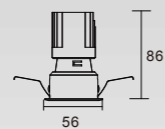

K-CL36-2F-R2D
Power: 8W
Cutout: 50mm
Height: 86mm