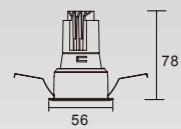

K-CL36-2F-R2D
Power: 3W/5W
Cutout: 50mm
Height: 78mm