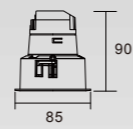

K-CL36-3F-R1D
Power: 5W/8W
Cutout: 75mm
Height: 90mm