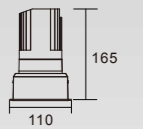

K-CL36-4F-R1D
Power: 30W
Cutout: 100mm
Height: 165mm