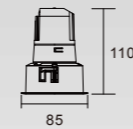

K-CL36-3F-R1D
Power: 10W/12W
Cutout: 75mm
Height: 110mm