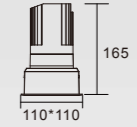

K-CL36-3F-S1D
Power: 5W/8W
Cutout: 75*75mm
Height: 90mm

K-CL36-3F-S1D
Power: 10W/12W
Cutout: 75*75mm
Height: 110mm

K-CL36-4F-S1D
Power: 20W/25W
Cutout: 100*100mm
Height: 150mm

K-CL36-4F-S1D
Power: 30W
Cutout: 100*100mm
Height: 165mm