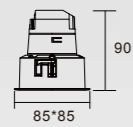

K-CL36-3F-S1D
Power: 5W/8W
Cutout: 75*75mm
Height: 90mm

K-CL36-3F-S1D
Power: 10W/12W
Cutout: 75*75mm
Height: 110mm

K-CL36-4F-S1D
Power: 20W/25W
Cutout: 100*100mm
Height: 150mm

K-CL36-4F-S1D
Power: 30W
Cutout: 100*100mm
Height: 165mm