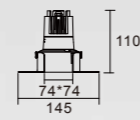

K-CL36-3F-S3D
Power: 5W/8W
Cutout: 75*75mm
Height: 90mm

K-CL36-3F-S3D
Power: 10W/12W
Cutout: 75*75mm
Height: 110mm

K-CL36-4F-S3D
Power: 20W/25W
Cutout: 100*100mm
Height: 150mm

K-CL36-4F-S3D
Power: 30W
Cutout: 100*100mm
Height: 165mm