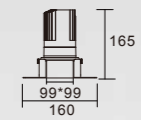

K-CL36-3F-S3D
Power: 5W/8W
Cutout: 75*75mm
Height: 90mm

K-CL36-3F-S3D
Power: 10W/12W
Cutout: 75*75mm
Height: 110mm

K-CL36-4F-S3D
Power: 20W/25W
Cutout: 100*100mm
Height: 150mm

K-CL36-4F-S3D
Power: 30W
Cutout: 100*100mm
Height: 165mm