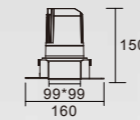

K-CL36-3F-S3D
Power: 5W/8W
Cutout: 75*75mm
Height: 90mm

K-CL36-3F-S3D
Power: 10W/12W
Cutout: 75*75mm
Height: 110mm

K-CL36-4F-S3D
Power: 20W/25W
Cutout: 100*100mm
Height: 150mm

K-CL36-4F-S3D
Power: 30W
Cutout: 100*100mm
Height: 165mm