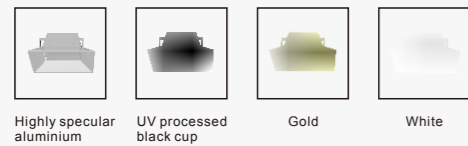

Reflecting Accessories