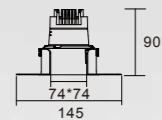

K-CL36-3F-S3D
Power: 5W/8W
Cutout: 75*75mm
Height: 90mm

K-CL36-3F-S3D
Power: 10W/12W
Cutout: 75*75mm
Height: 110mm

K-CL36-4F-S3D
Power: 20W/25W
Cutout: 100*100mm
Height: 150mm

K-CL36-4F-S3D
Power: 30W
Cutout: 100*100mm
Height: 165mm