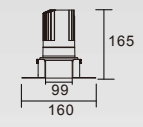

K-CL36-4F-R3D
Power: 30W
Cutout: 110mm
Height: 165mm