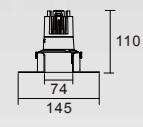

K-CL36-2F-R3D  
Power: 3W/5W  
Cutout: 55mm  
Height: 78mm

K-CL36-3F-R3D  
Power: 5W/8W  
Cutout: 83mm  
Height: 90mm

K-CL36-3F-R3D  
Power: 10W/12W  
Cutout: 83mm  
Height: 110mm

K-CL36-4F-R3D  
Power: 20W/25W  
Cutout: 110mm  
Height: 150mm