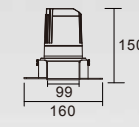

K-CL36-2F-R3D  
Power: 3W/5W  
Cutout: 55mm  
Height: 78mm

K-CL36-3F-R3D  
Power: 5W/8W  
Cutout: 83mm  
Height: 90mm

K-CL36-3F-R3D  
Power: 10W/12W  
Cutout: 83mm  
Height: 110mm

K-CL36-4F-R3D  
Power: 20W/25W  
Cutout: 110mm  
Height: 150mm