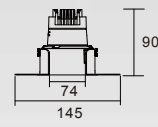

K-CL36-2F-R3D  
Power: 3W/5W  
Cutout: 55mm  
Height: 78mm

K-CL36-3F-R3D  
Power: 5W/8W  
Cutout: 83mm  
Height: 90mm

K-CL36-3F-R3D  
Power: 10W/12W  
Cutout: 83mm  
Height: 110mm

K-CL36-4F-R3D  
Power: 20W/25W  
Cutout: 110mm  
Height: 150mm