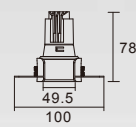

K-CL36-2F-R3D  
Power: 3W/5W  
Cutout: 55mm  
Height: 78mm

K-CL36-3F-R3D  
Power: 5W/8W  
Cutout: 83mm  
Height: 90mm

K-CL36-3F-R3D  
Power: 10W/12W  
Cutout: 83mm  
Height: 110mm

K-CL36-4F-R3D  
Power: 20W/25W  
Cutout: 110mm  
Height: 150mm