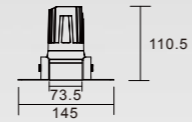

K-CL38-3F-R3D
Power: 5W/8W
Cutout: 80mm
Height: 90mm

K-CL38-3F-R3D
Power: 10W/12W/15W
Cutout: 80mm
Height: 110.5mm

K-CL38-3T-R3D
Power: 5W/8W
Cutout: 80mm
Height: 90mm

K-CL38-3T-R3D
Power: 10W/12W/15W
Cutout: 80mm
Height: 110.5mm