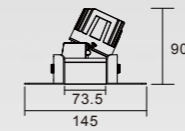

K-CL38-3F-R3D
Power: 5W/8W
Cutout: 80mm
Height: 90mm

K-CL38-3F-R3D
Power: 10W/12W/15W
Cutout: 80mm
Height: 110.5mm

K-CL38-3T-R3D
Power: 5W/8W
Cutout: 80mm
Height: 90mm

K-CL38-3T-R3D
Power: 10W/12W/15W
Cutout: 80mm
Height: 110.5mm