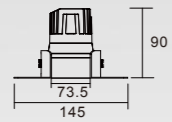

K-CL38-3F-R3D
Power: 5W/8W
Cutout: 80mm
Height: 90mm

K-CL38-3F-R3D
Power: 10W/12W/15W
Cutout: 80mm
Height: 110.5mm

K-CL38-3T-R3D
Power: 5W/8W
Cutout: 80mm
Height: 90mm

K-CL38-3T-R3D
Power: 10W/12W/15W
Cutout: 80mm
Height: 110.5mm